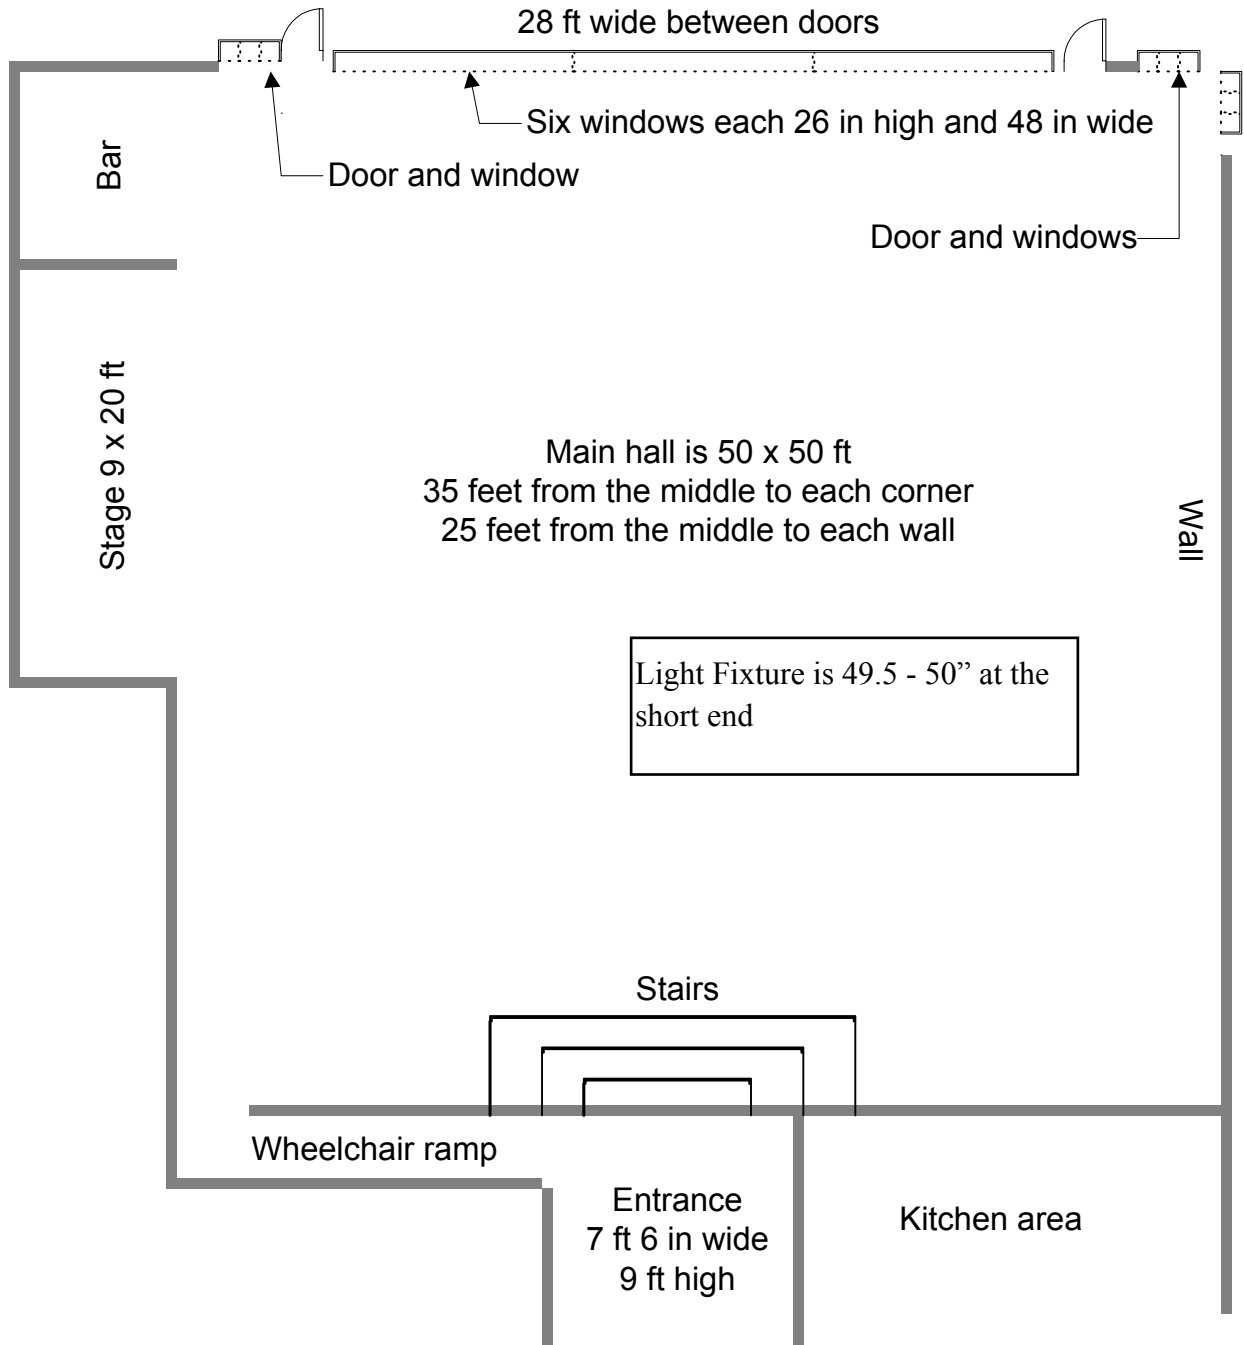

The main hall (2500 sq. ft. - 50 x 50 ft.) holds up to 160 people. Main Hall

- Podium
- Sound system for speeches
- Bar with large cooler, cold water tap and counter
- Renter is responsible for liquor license to be displayed at the bar
- Brick patio 60 x 24 ft. with garden and a gazebo
- Stage for D.J.
- Chairs for outside weddings available for rent (\$2.00 per chair plus tax)
- Air conditioned building (restrictions apply)
- Non-smoking building. Smoking restricted to dedicated areas outside
- One wheelchair accessible washroom with change table.
- One women's washroom: three stalls.
- One men's washroom: two stalls and urinals
- Generator for surprise power outages
- Vinyl padded chairs for inside use
- 5 ft. round tables x 18 (seat 8 to 9 comfortably)
- 8 ft. long tables x 10 (seat 4 on each side)
- 6 ft. long tables - 2 (DJ and signing table)
- 4 ft. round table - 1 (cake table)

Ample counter space plus two islands

Large sink

Commercial cooler and deep freeze

Brick patio 60 x 24 ft

Window Sills 46" across
5 1/4" deep

Height from the floor to the beam on ceiling is 12'

Window Height from top of window to floor about 11'

Measurements are correct but the drawing is not to scale!

Sign In Table is 5' x 20"
 DJ Table is 6' x 30"
 Rectangle Head Table is 8' x 30"
 Cake Table is 4' Round
 Round Guest Table is 5' Round
 Plastic Outdoor Patio Table is 4' Round

Bathroom Sink is 6 1/2" (From wall to sink edge) Width

Round Tables are 29" in Height
Rectangle Tables are 30" in Height